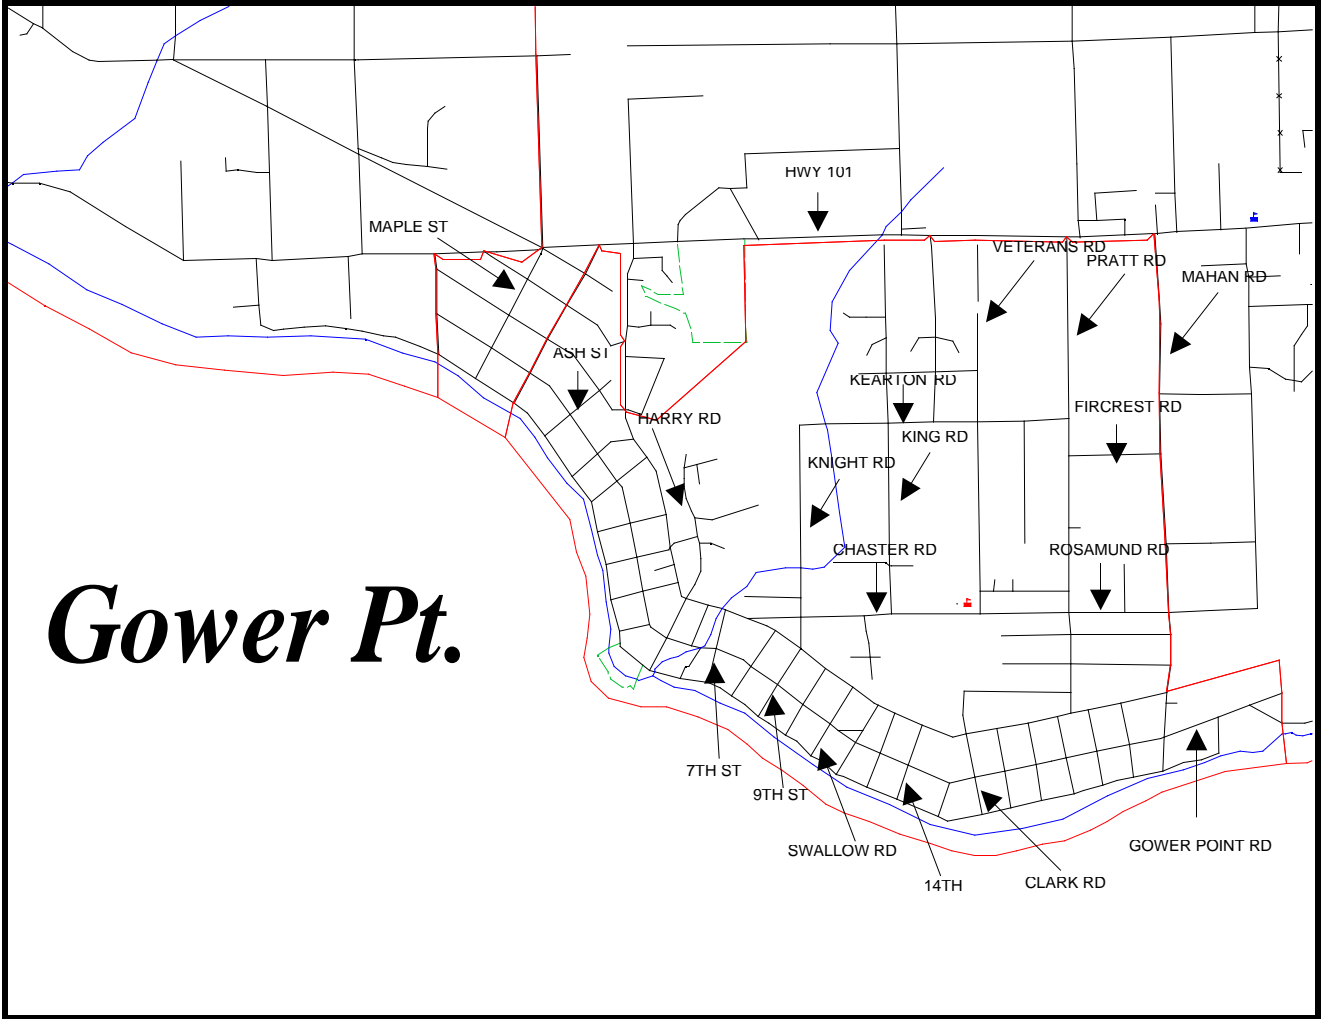

Cedar Grove Elementary School Catchment Area

All the area South of Highway 101 from Maple Road on the west to Mahan Road and the eastern border of Gibsons Elementary School on the east that is not assigned to Gibsons Elementary School.