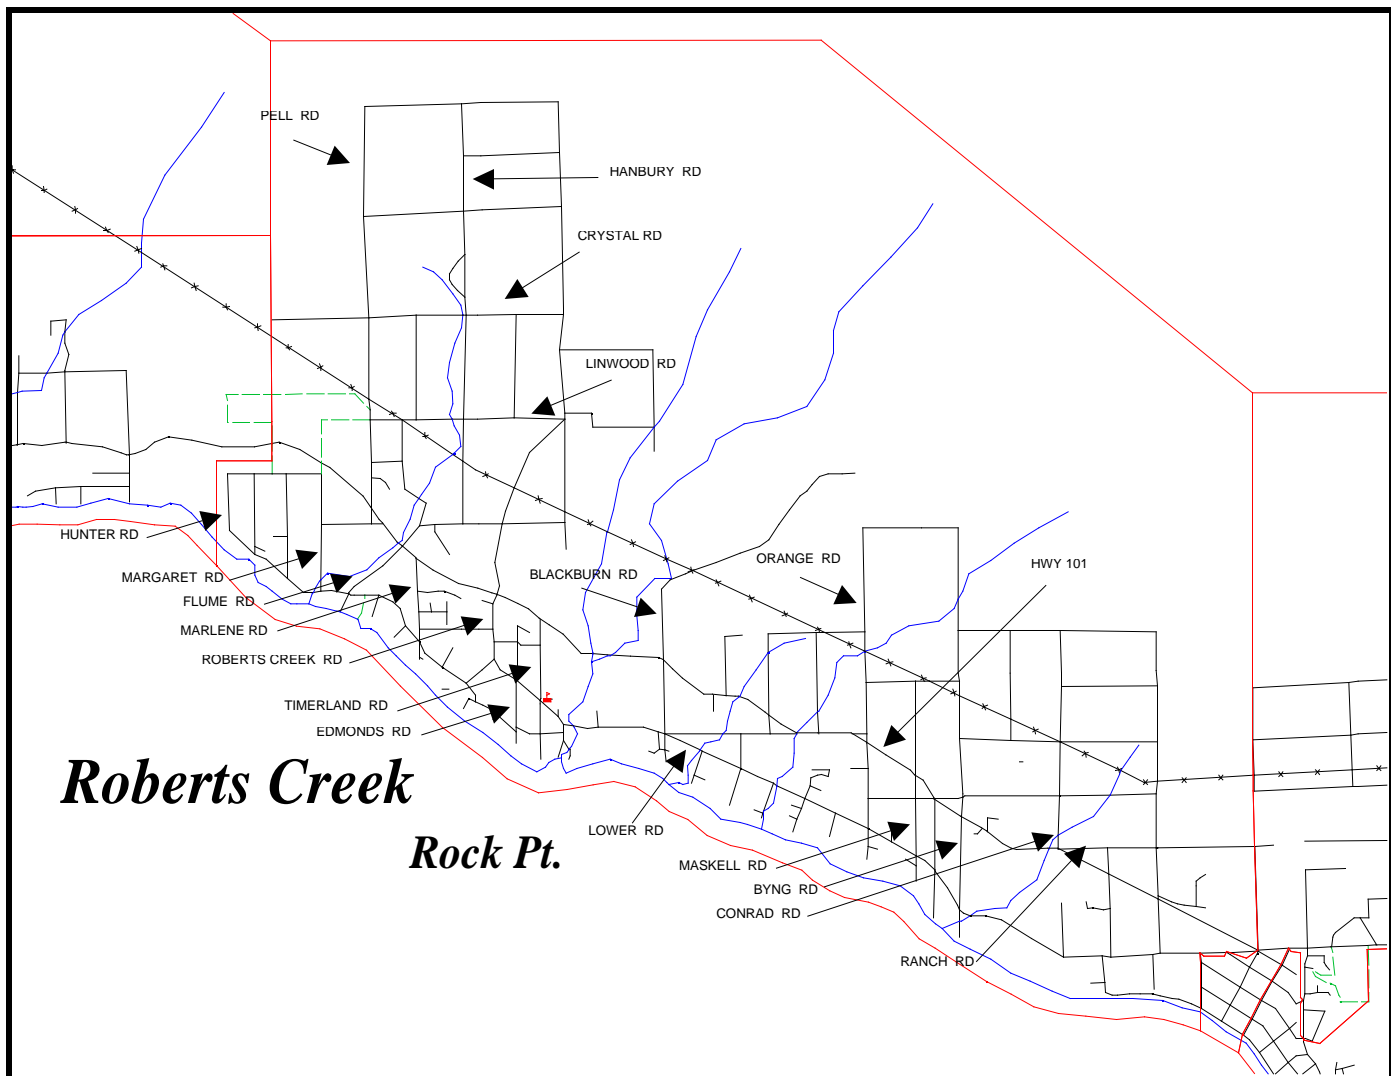

Roberts Creek Elementary School Catchment Area

Catchment area includes Highway 101 and all its feeder roads, including Lower Road; from the intersection of Highway 101 and Lower Road in the East, but not including Pine Street and its feeder roads, to the western boundary of Roberts Creek Provincial Park where it intersects Highway 101. Areas west of this boundary which feed into Highway 101 east of this boundary fall within the Roberts Creek catchment area.